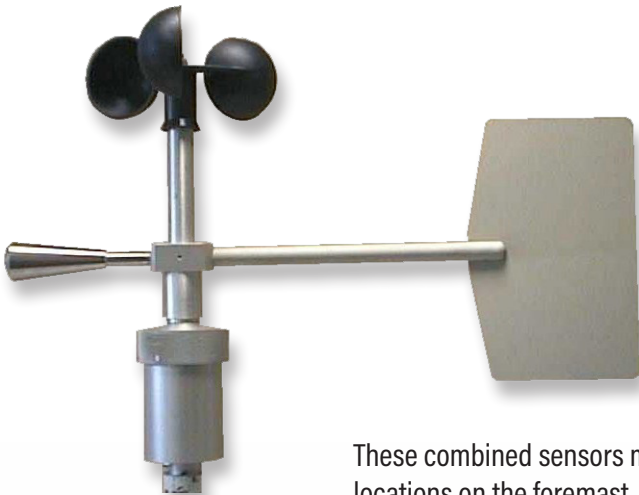

Mechanical AnemoVane

818 323

This sensor measures the wind speed and direction.

- **Compact:**
easy integration
- **Rugged:**
for harsh marine environments
- **Simplified maintenance:**
interchangeable parts

These combined sensors measure the wind speed and direction. They are installed at various locations on the foremast, on the port and starboard sides.

They comprise a microcontroller central processing unit handling measurement acquisition and processing, as well as adjustment and modification of the instrument's specific parameters.

Mechanical specifications

• Overall dimensions	690 x 390 mm
• Body material	AU4G aluminum alloy
• Counterweight material	Stainless steel
• Weight	1.6 kg
• Ingress protection	IP20

Electrical specifications